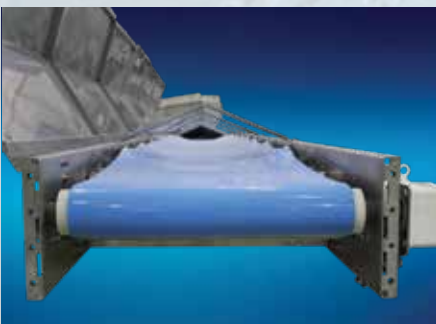

TROUGHED BELT CONVEYORS

Triton Innovation, LLC provides high quality troughed belt conveyors designed to meet the needs of the Food & Beverage industries. Choose from standard predefined packages developed for Wipedown, Washdown, or Hygienic Series requirements, or customize a solution that best suits your specific application.

- Stainless Steel construction for washdown environments and hygienic designs for food contact applications
- Efficient and reliable means of moving a variety of bulk and loose materials
- Higher load capacities than comparable flat belt conveyor options
- Product load naturally centers on belt to help eliminate spillage
- Capable of handling wet, dry, abrasive, or dusty materials
- Flexible belting provides gentle conveying of fragile materials
- Convey high volume of product over longer distances more economically than other belt conveyors

- **Wipedown Series for Dry Cleanup** – Carbon Steel Materials, Industrial Designs, Stainless Steel Pulleys & Rollers, FDA Powder Coated Frame/Legs, FDA Belting, Non-Washdown Drive, NEMA-1 Electrical/Control Items
 - **Washdown Series for Wet Cleanup** – Stainless Steel Materials, Washdown Designs, Stainless Steel Pulleys & Rollers, FDA Belting, Washdown Drive, NEMA-4X Electrical/Control Items
 - **Hygienic Series for Sanitary Cleanup** – Stainless Steel Materials, Hygienic Open/Cleanable Designs, Stainless Steel Pulleys & Rollers, FDA Belting, FDA-H1 Lubricants, Stainless Steel Drive, NEMA-4X Electrical/Control Items
-
- **Belt Driving Methods:** Pulley/Friction Driven or Sprocket/Positively Driven
 - **FDA Belt Types:** Fabric, Rubber, PVC, Urethane, Homogeneous, and more
 - **Top Covers:** Stainless Steel, Lexan, Bolt-On, Hinged, Lift Off, Tented, or Flat
 - **Drip Pans/Bottom Covers**
 - **Belt Wipers/Scrapers**
 - **Infeed Guides/Discharge Chutes**
 - **Start/Stop, E-Stop Controls**
 - **Leg Supports/Ceiling Hangers**