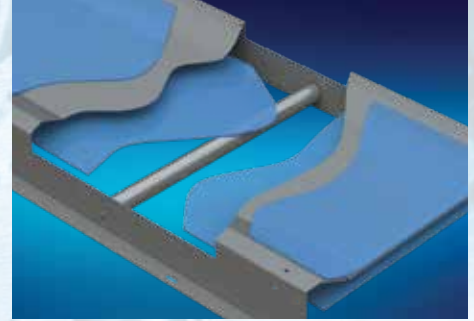

TROUGHED BELT CONVEYORS

Triton Innovation, LLC provides high quality troughed belt conveyors designed to meet the needs of the Food & Beverage industries. Choose from standard predefined packages developed for Wipedown, Washdown, or Hygienic Series requirements, or customize a solution that best suits your specific application.

- Stainless Steel construction for washdown environments and hygienic designs for food contact applications
- Efficient and reliable means of moving a variety of bulk and loose materials
- Higher load capacities than comparable flat belt conveyor options
- Product load naturally centers on belt to help eliminate spillage
- Capable of handling wet, dry, abrasive, or dusty materials
- Flexible belting provides gentle conveying of fragile materials
- Convey high volume of product over longer distances more economically than other belt conveyors

TROUGHING BED STYLES

UHMW Rails

Rollers

Slider Pan

OPTIONS & FEATURES

Belting

Top Covers

Infeed Guides