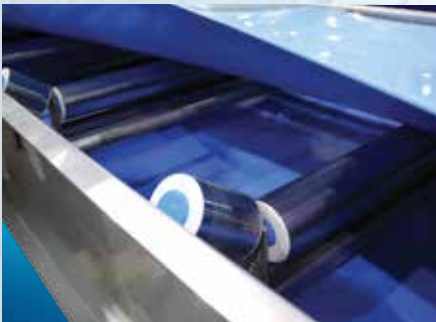

TROUGHED BELT CONVEYORS

Triton Innovation, LLC provides high quality troughed belt conveyors designed to meet the needs of the Food & Beverage industries. Choose from standard predefined packages developed for Wipedown, Washdown, or Hygienic Series requirements, or customize a solution that best suits your specific application.

- Stainless Steel construction for washdown environments and hygienic designs for food contact applications
- Efficient and reliable means of moving a variety of bulk and loose materials
- Higher load capacities than comparable flat belt conveyor options
- Product load naturally centers on belt to help eliminate spillage
- Capable of handling wet, dry, abrasive, or dusty materials
- Flexible belting provides gentle conveying of fragile materials
- Convey high volume of product over longer distances more economically than other belt conveyors

- **Wipedown Series for Dry Cleanup** – Carbon Steel Materials, Industrial Designs, Stainless Steel Pulleys & Rollers, FDA Powder Coated Frame/Legs, FDA Belting, Non-Washdown Drive, NEMA-1 Electrical/Control Items
 - **Washdown Series for Wet Cleanup** – Stainless Steel Materials, Washdown Designs, Stainless Steel Pulleys & Rollers, FDA Belting, Washdown Drive, NEMA-4X Electrical/Control Items
 - **Hygienic Series for Sanitary Cleanup** – Stainless Steel Materials, Hygienic Open/Cleanable Designs, Stainless Steel Pulleys & Rollers, FDA Belting, FDA-H1 Lubricants, Stainless Steel Drive, NEMA-4X Electrical/Control Items
-
- **Belt Driving Methods:** Pulley/Friction Driven or Sprocket/Positively Driven
 - **FDA Belt Types:** Fabric, Rubber, PVC, Urethane, Homogeneous, and more
 - **Top Covers:** Stainless Steel, Lexan, Bolt-On, Hinged, Lift Off, Tented, or Flat
 - **Drip Pans/Bottom Covers**
 - **Belt Wipers/Scrapers**
 - **Infeed Guides/Discharge Chutes**
 - **Start/Stop, E-Stop Controls**
 - **Leg Supports/Ceiling Hangers**