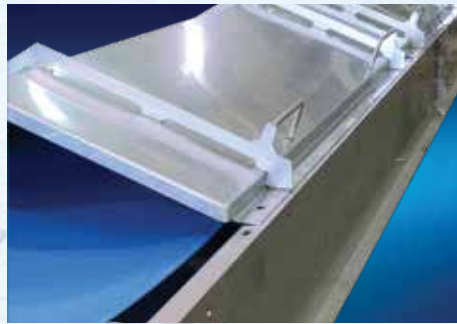

- Stainless Steel construction for washdown environments and hygienic designs for food contact applications
- Efficient and reliable means of moving a variety of bulk and loose materials
- Higher load capacities than comparable flat belt conveyor options
- Product load naturally centers on belt to help eliminate spillage
- Capable of handling wet, dry, abrasive, or dusty materials
- Flexible belting provides gentle conveying of fragile materials
- Convey high volume of product over longer distances more economically than other belt conveyors

TROUGHING BED STYLES

UHMW Rails

Rollers

Slider Pan

OPTIONS & FEATURES

Belting

Top Covers

Infeed Guides

- **Wipedown Series for Dry Cleanup** – Carbon Steel Materials, Industrial Designs, Stainless Steel Pulleys & Rollers, FDA Powder Coated Frame/Legs, FDA Belting, Non-Washdown Drive, NEMA-1 Electrical/Control Items
 - **Washdown Series for Wet Cleanup** – Stainless Steel Materials, Washdown Designs, Stainless Steel Pulleys & Rollers, FDA Belting, Washdown Drive, NEMA-4X Electrical/Control Items
 - **Hygienic Series for Sanitary Cleanup** – Stainless Steel Materials, Hygienic Open/Cleanable Designs, Stainless Steel Pulleys & Rollers, FDA Belting, FDA-H1 Lubricants, Stainless Steel Drive, NEMA-4X Electrical/Control Items
-
- **Belt Driving Methods:** Pulley/Friction Driven or Sprocket/Positively Driven
 - **FDA Belt Types:** Fabric, Rubber, PVC, Urethane, Homogeneous, and more
 - **Top Covers:** Stainless Steel, Lexan, Bolt-On, Hinged, Lift Off, Tented, or Flat
 - **Drip Pans/Bottom Covers**
 - **Belt Wipers/Scrapers**
 - **Infeed Guides/Discharge Chutes**
 - **Start/Stop, E-Stop Controls**
 - **Leg Supports/Ceiling Hangers**