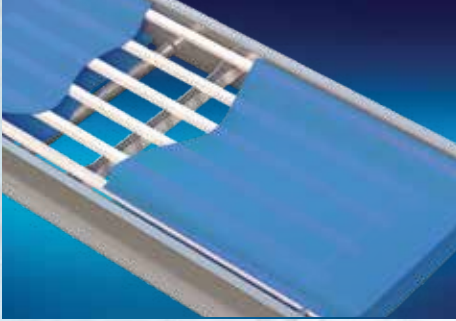

TROUGHING BED STYLES

UHMW Rails