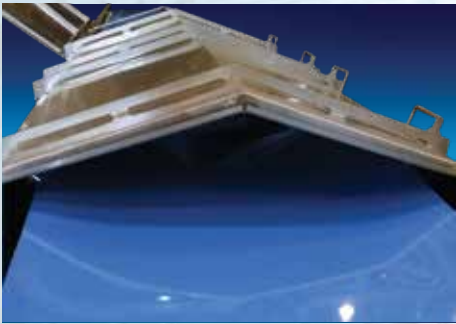

TROUGHED BELT CONVEYORS

Triton Innovation, LLC provides high quality troughed belt conveyors designed to meet the needs of the Food & Beverage industries. Choose from standard predefined packages developed for Wipedown, Washdown, or Hygienic Series requirements, or customize a solution that best suits your specific application.

- Stainless Steel construction for washdown environments and hygienic designs for food contact applications
- Efficient and reliable means of moving a variety of bulk and loose materials
- Higher load capacities than comparable flat belt conveyor options
- Product load naturally centers on belt to help eliminate spillage
- Capable of handling wet, dry, abrasive, or dusty materials
- Flexible belting provides gentle conveying of fragile materials
- Convey high volume of product over longer distances more economically than other belt conveyors

TROUGHING BED STYLES

UHMW Rails

Rollers

Slider Pan

OPTIONS & FEATURES

Belting

Top Covers

Infeed Guides