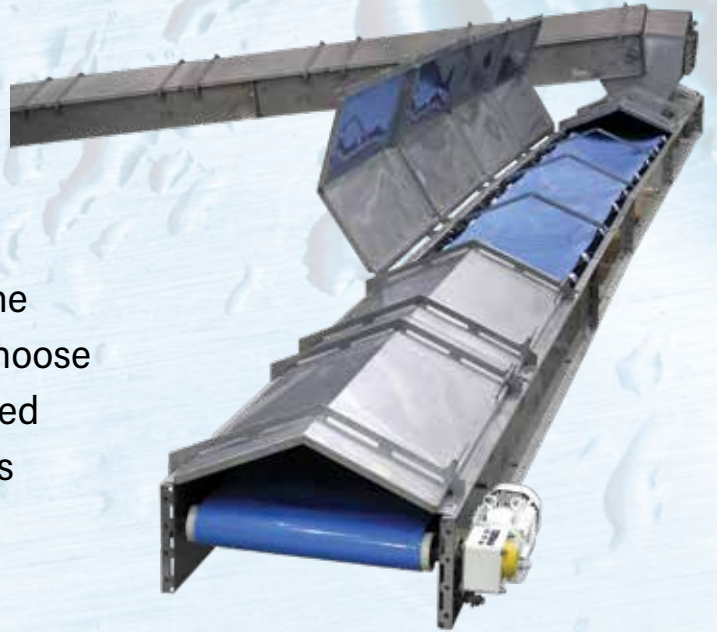

TROUGHED BELT CONVEYORS

Triton Innovation, LLC provides high quality troughed belt conveyors designed to meet the needs of the Food & Beverage industries. Choose from standard predefined packages developed for Wipedown, Washdown, or Hygienic Series requirements, or customize a solution that best suits your specific application.

- Stainless Steel construction for washdown environments and hygienic designs for food contact applications
- Efficient and reliable means of moving a variety of bulk and loose materials
- Higher load capacities than comparable flat belt conveyor options
- Product load naturally centers on belt to help eliminate spillage
- Capable of handling wet, dry, abrasive, or dusty materials
- Flexible belting provides gentle conveying of fragile materials
- Convey high volume of product over longer distances more economically than other belt conveyors